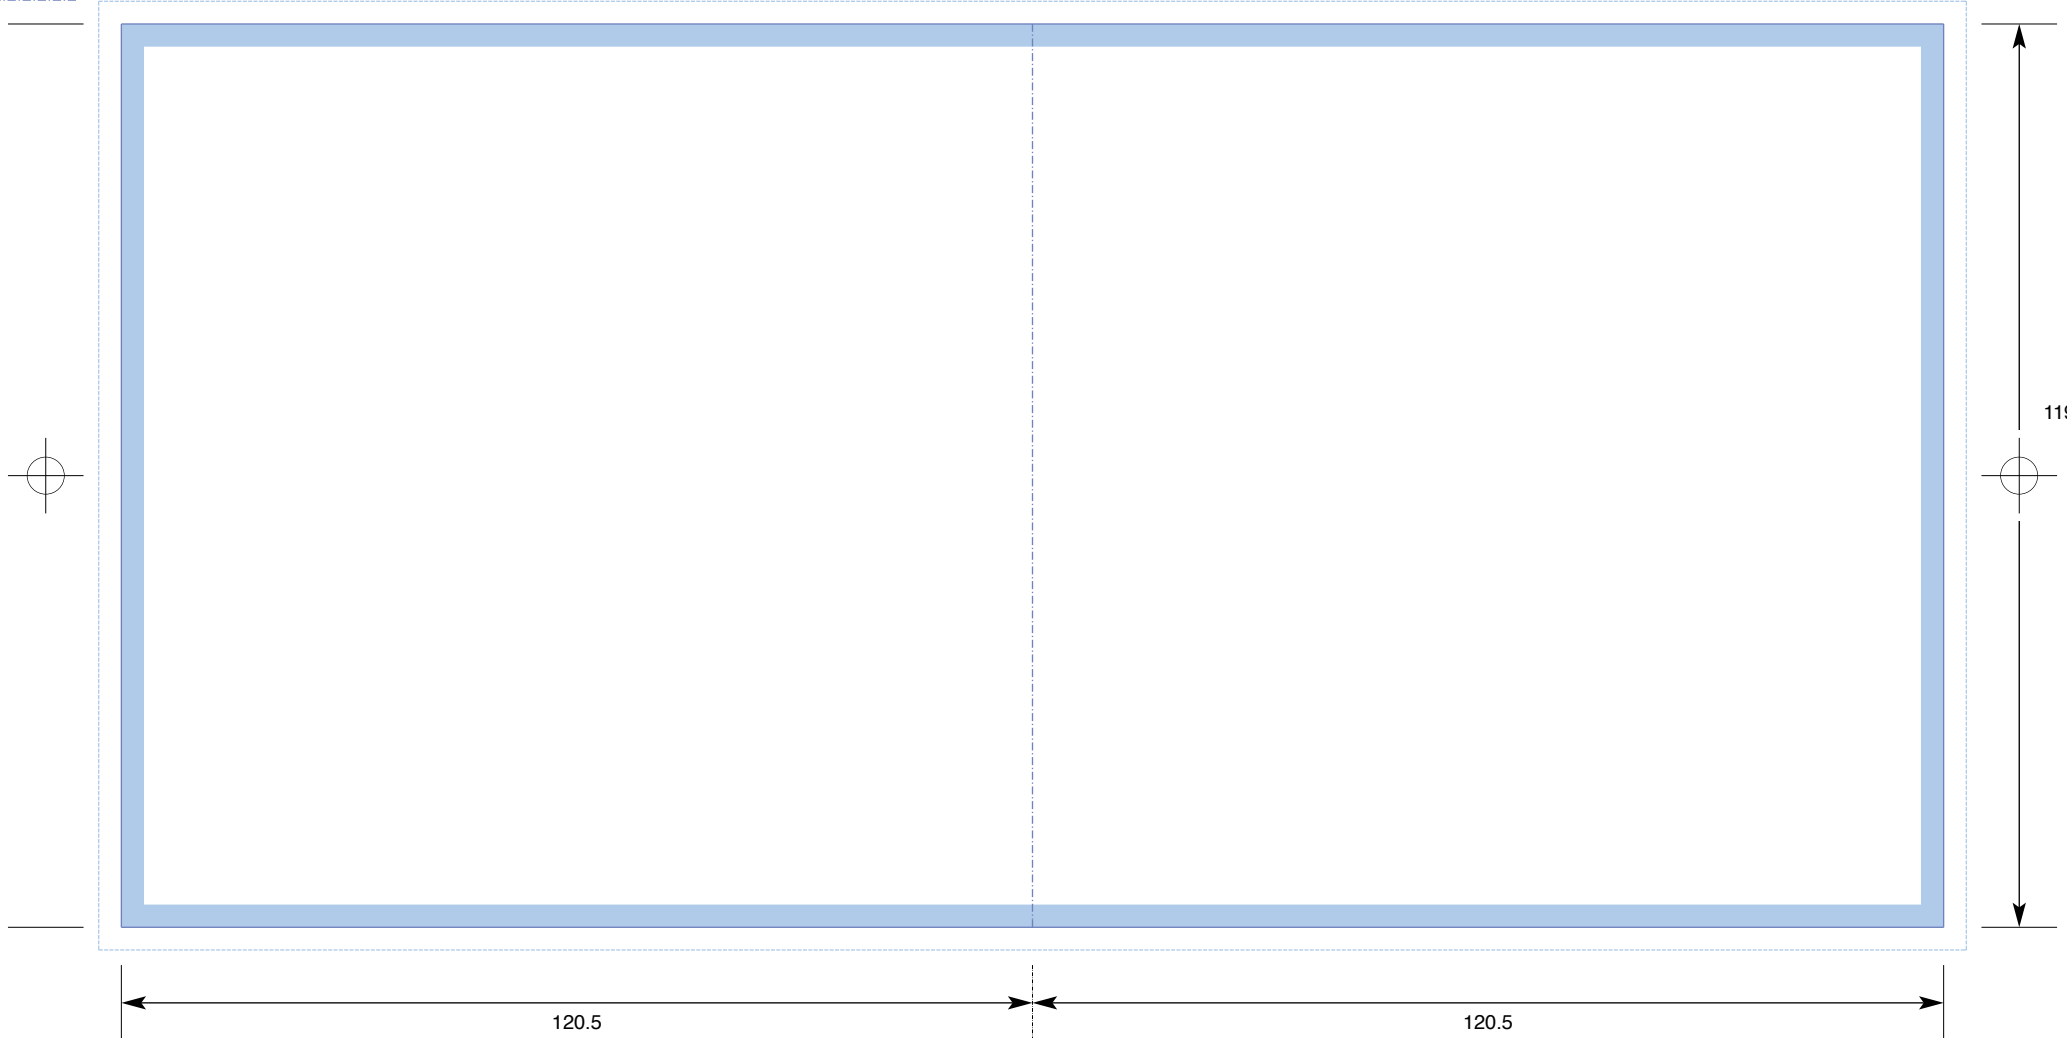

Key:

- No text area
- Bleed
- Trim
- Fold

FOM
MANUFACTURING

CTP Template: CD_DPS1
 Compact Disc Booklet: Double Page Spread

Page Nos.

COLOURS
 CYAN
 MAGENTA
 YELLOW
 BLACK

PLEASE NOTE THIS TEMPLATE HAS BEEN CREATED USING SPECIFIC CO-ORDINATES REQUIRED FOR COMPUTER TO PLATE IMAGING AND IS NOT TO BE ALTERED, MOVED OR THE DOCUMENT SIZE CHANGED. ALL DIMENSIONS ARE IN MILLIMETRES. BLEED ALLOWANCE OF 3MM ON TRIMMED EDGES