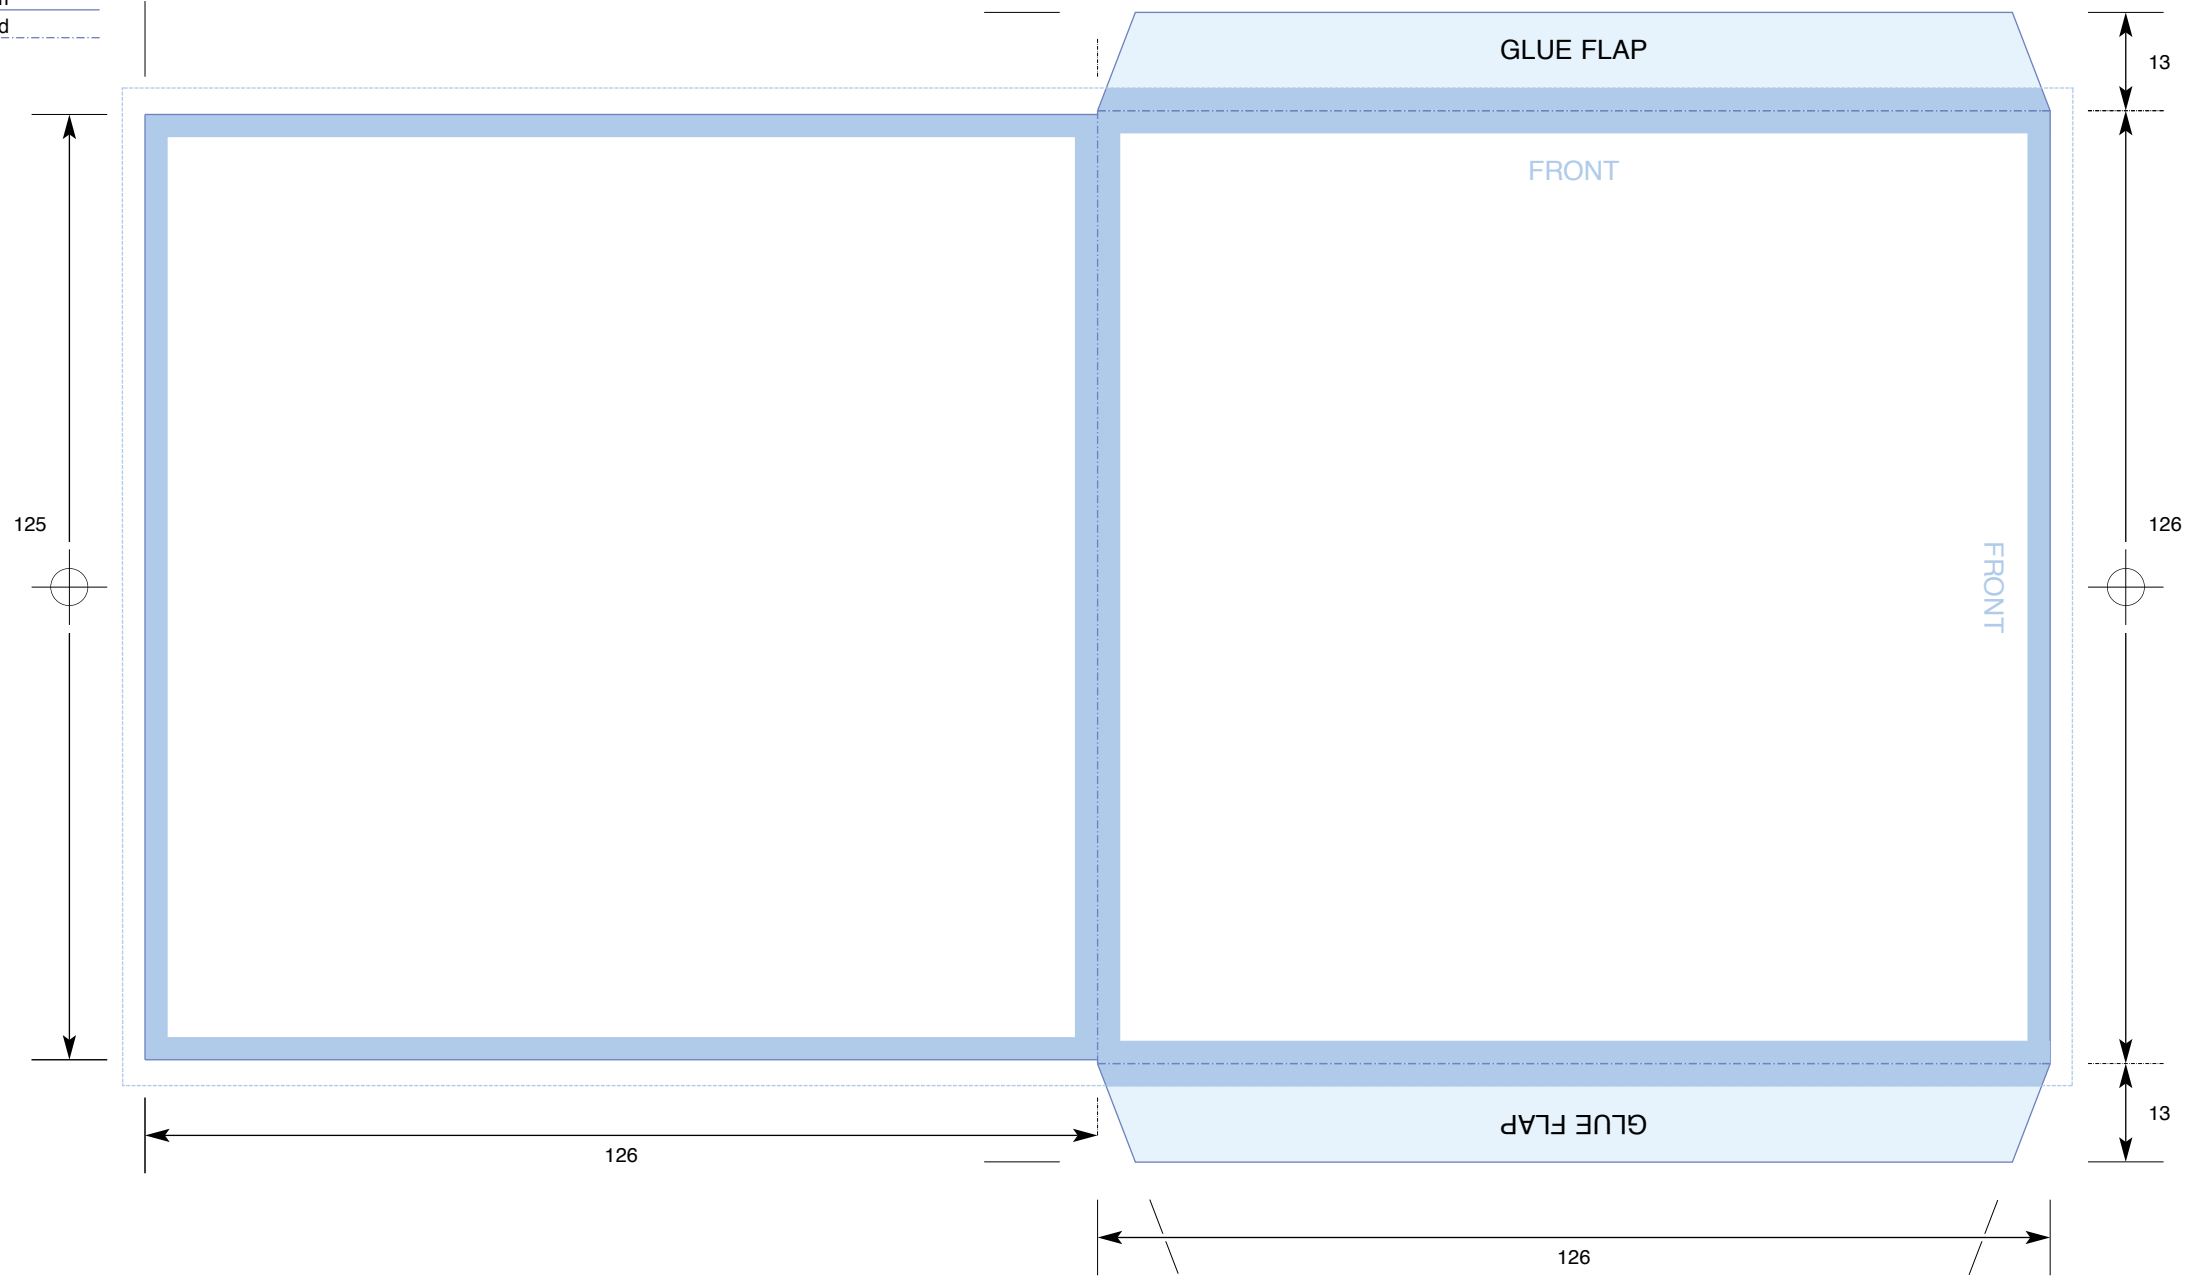

COLOURS
CYAN
MAGENTA
YELLOW
BLACK

CTP Template: CD_5W4
Compact Disc 5 inch Wallet (Internal Flaps)

- Key:
- No text area
- No print area
- Bleed
- Trim
- Fold

PLEASE NOTE THIS TEMPLATE HAS BEEN CREATED USING SPECIFIC CO-ORDINATES REQUIRED FOR COMPUTER TO PLATE IMAGING AND IS NOT TO BE ALTERED, MOVED OR THE DOCUMENT SIZE CHANGED. ALL DIMENSIONS ARE IN MILLIMETRES. BLEED ALLOWANCE OF 3MM ON TRIMMED EDGES